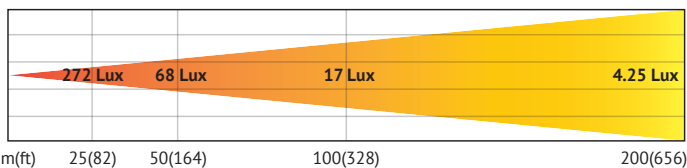

CONTENTS	- 1 x LED Spotlight
	- 1 x Wireless Remote
	- 1 x Instructions

REPLACEMENT PARTS	PX-R / Wireless Remote
--------------------------	------------------------

SPECIFICATIONS	
LIGHT	16 CREE LEDs (10W) 360° Continuous Rotation 180° Tilt Temperature: 6,000 K Candle Power: 57.39 lm / W
BODY	Magnesium Alloy
WEIGHT	10 lbs
MEASUREMENTS	9.29" x 7.87" x 9.6"
POWER	12 VDC / 80 W <i>Must be connected to a minimum of 12 volts. LED will not turn on if the battery level is lower than 12 volts.</i>
MOUNTING	Magnet or Hard
PLUG	12 V power outlet, plug with 8' cord
REMOTE	Wireless up to 100 ft A23 Battery
WATERPROOF RATING	IP 65
WARRANTY	1 year
ORIGIN	China

LED Light Beam Dimensions

Illuminance (Lux): ■ 272 ■ 68 ■ 17 ■ 4.25
 Peak Beam Intensity: 170,000 CD
 Maximum Beam Distance (1 lux): 412m
 Beam Angle: 10°