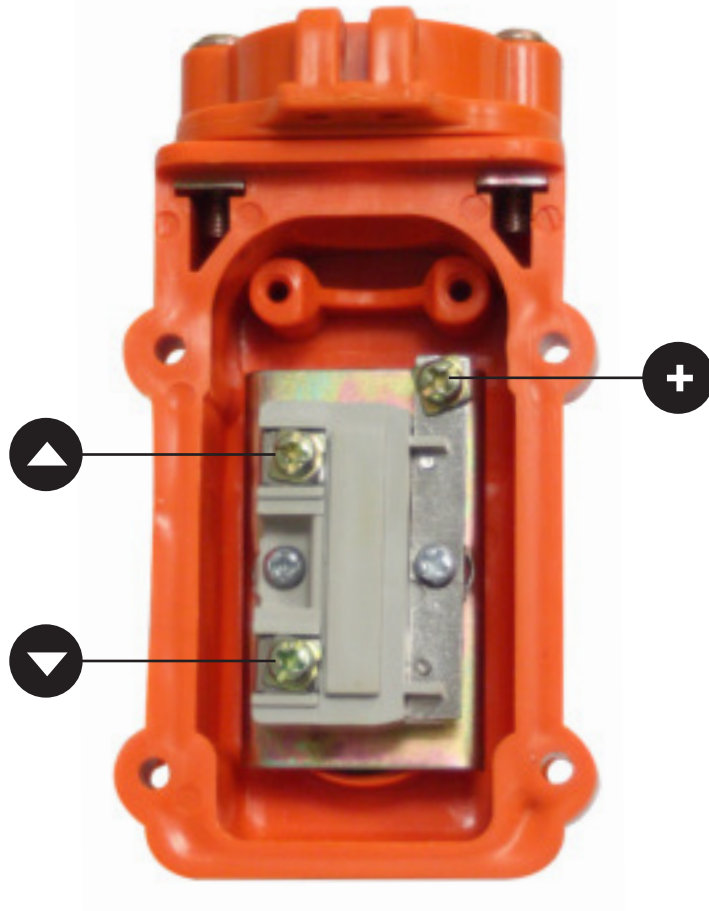

# TWO FUNCTION WIRED REMOTE WIRING

CP271WOC

# PIERCE

Pierce Arrow Inc. • [www.piercearrowinc.com](http://www.piercearrowinc.com) • 1-800-658-6301  
549 U.S. HWY 287 S. • Henrietta, Texas 76365

CATEGORY

ELECTRICAL

PART NO.

CP271WOC

## PRODUCT DESCRIPTION

Two Function Wired Remote Without Cord

## WIRING DESCRIPTION

This diagram depicts standard wiring for a two function remote. No cord is included. Customize the cord to fit the length of your application.

NOTE: Use #18 gauge wire for the connections. Compatible with PS654 winches and PM319, PM31910, PM3195G, PM3196, and PM3196P pumps.