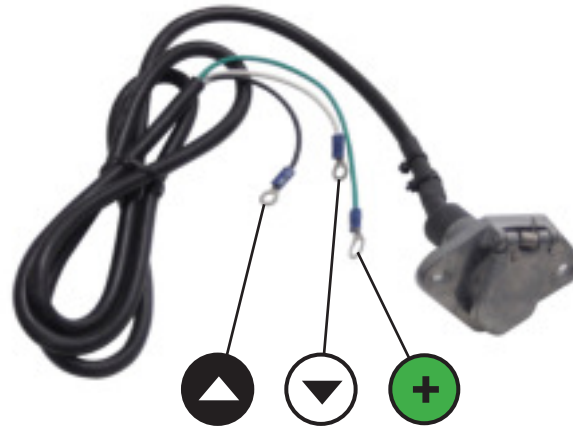

TWO FUNCTION WIRED REMOTE WIRING

CP271MTEMP

Male plug

Female plug

PIERCE

Pierce Arrow Inc. • www.piercearrowinc.com • 1-800-658-6301
549 U.S. HWY 287 S. • Henrietta, Texas 76365

CATEGORY

REMOTE

PART NO.

CP271MTEMP

PRODUCT DESCRIPTION

Two Function Wired Remote

WIRING DESCRIPTION

This diagram depicts standard wiring for the CP271MTEMP remote.

NOTE: This remote includes a spring female plug with a 15' cord and a metal male plug with a 4.5' cord. Compatible with all PM319 pumps.

WIRING CHART

Connect the wires as shown in the diagram.

-  POSITIVE (green)
-  UP (black)
-  DOWN (white)