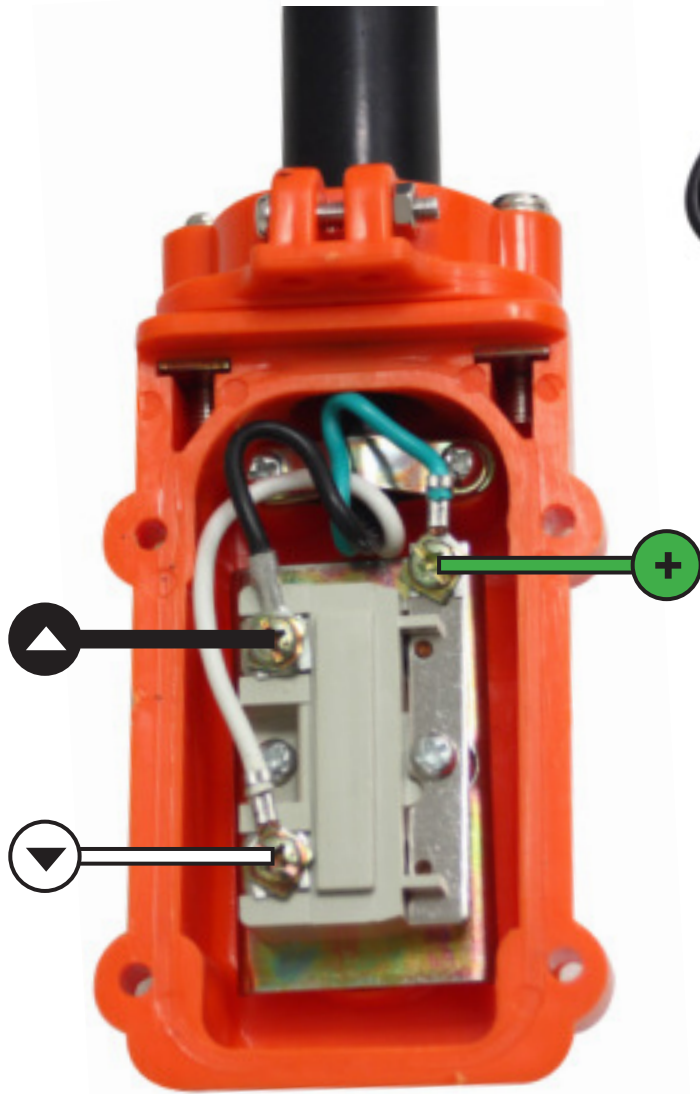

TWO FUNCTION WIRED REMOTE WIRING

CP271MTEMP

Male plug

Female plug

PIERCE

Pierce Arrow Inc. • www.piercearrowinc.com • 1-800-658-6301
549 U.S. HWY 287 S. • Henrietta, Texas 76365

CATEGORY

REMOTE

PART NO.

CP271MTEMP

PRODUCT DESCRIPTION

Two Function Wired Remote

WIRING DESCRIPTION

This diagram depicts standard wiring for the CP271MTEMP remote.

NOTE: This remote includes a spring female plug with a 15' cord and a metal male plug with a 4.5' cord. Compatible with all PM319 pumps.

WIRING CHART

Connect the wires as shown in the diagram.

-  POSITIVE (green)
-  UP (black)
-  DOWN (white)