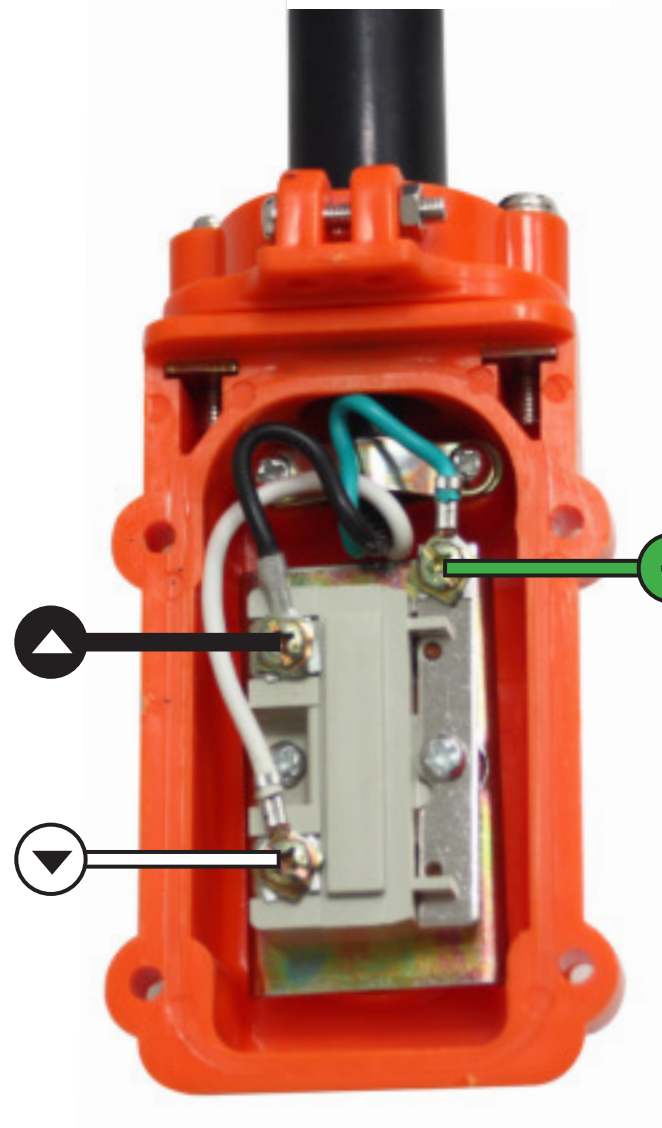

TWO FUNCTION WIRED REMOTE WIRING

CP271MTE

PIERCE

Pierce Arrow Inc. • www.piercearrowinc.com • 1-800-658-6301
549 U.S. HWY 287 S. • Henrietta, Texas 76365

CATEGORY

REMOTE

PART NO.

CP271MTE

PRODUCT DESCRIPTION

Two Function Wired Remote

WIRING DESCRIPTION

This diagram depicts standard wiring for the CP271MTE remote.

NOTE: Use #18 gauge wire if replacement wiring is required. Cord length is 15 feet. Compatible with all PM319 pumps.

WIRING CHART

Connect the wires as shown in the diagram.

-  POSITIVE (green)
-  UP (black)
-  DOWN (white)