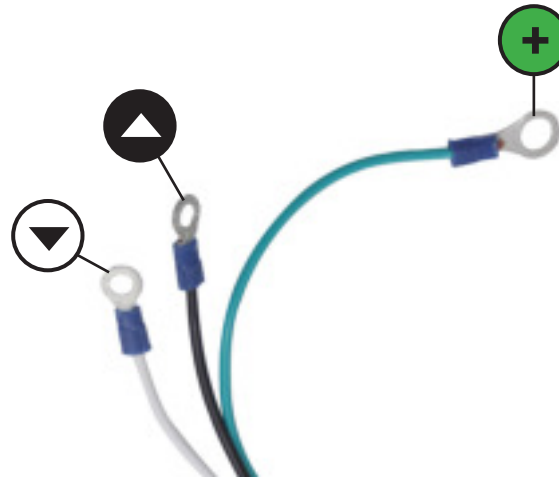

TWO FUNCTION WIRED REMOTE WIRING

CP271MTE

PIERCE

Pierce Arrow Inc. • www.piercearrowinc.com • 1-800-658-6301
549 U.S. HWY 287 S. • Henrietta, Texas 76365

CATEGORY

REMOTE

PART NO.

CP271MTE

PRODUCT DESCRIPTION

Two Function Wired Remote

WIRING DESCRIPTION

This diagram depicts standard wiring for the CP271MTE remote.

NOTE: Use #18 gauge wire if replacement wiring is required. Cord length is 15 feet. Compatible with all PM319 pumps.

WIRING CHART

Connect the wires as shown in the diagram.

-  POSITIVE (green)
-  UP (black)
-  DOWN (white)