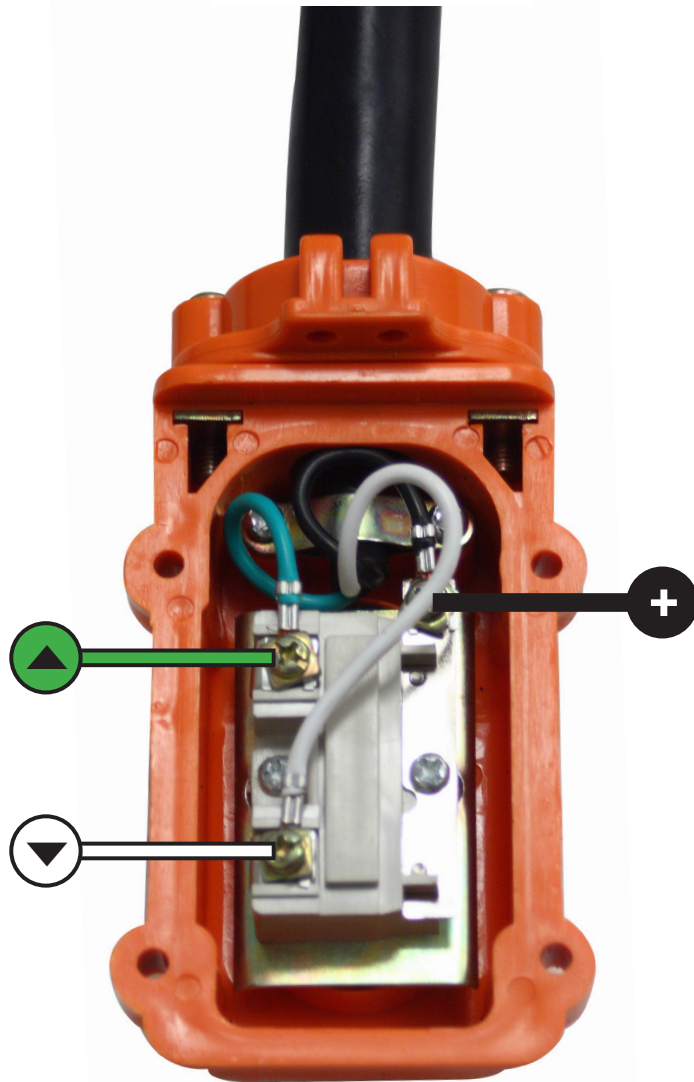

TWO FUNCTION WIRED REMOTE WIRING

CP271

PIERCE

Pierce Arrow Inc. • www.piercearrowinc.com • 1-800-658-6301
549 U.S. HWY 287 S. • Henrietta, Texas 76365

CATEGORY

REMOTE

PART NO.

CP271

PRODUCT DESCRIPTION

Two Function Wired Remote

WIRING DESCRIPTION

This diagram depicts standard wiring for a CP271 with vulcanized female plug.

NOTE: Cord length is 15 feet. Compatible with PS654 winches and all PM319 pumps.

WIRING CHART

Connect the wires as shown in the diagram.

-  POSITIVE (black)
-  UP (green)
-  DOWN (white)