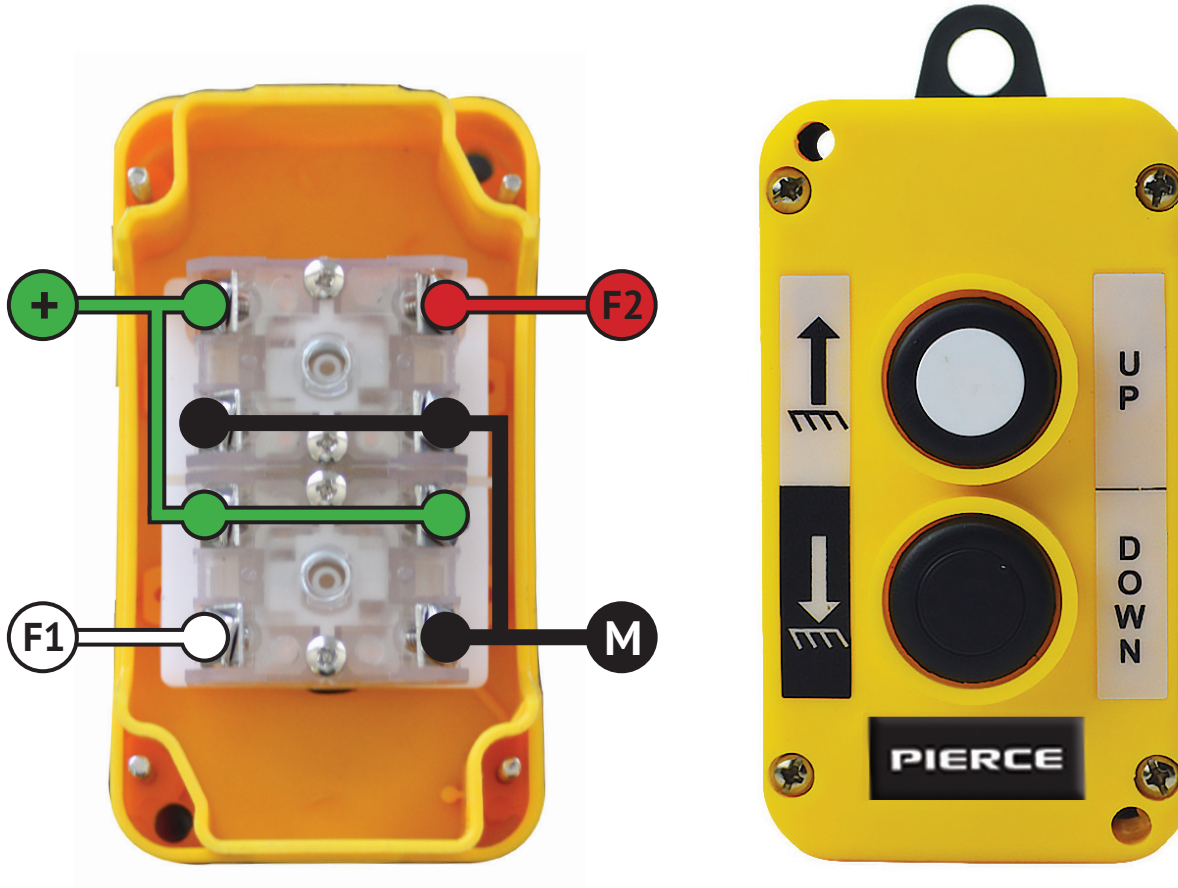

TWO FUNCTION WIRED REMOTE WIRING

CP077K

PIERCE

Pierce Arrow Inc. • www.piercearrowinc.com • 1-800-658-6301
549 U.S. HWY 287 S. • Henrietta, Texas 76365

CATEGORY

REMOTE

PART NO.

CP077, CP077K

PRODUCT DESCRIPTION

Two Function Wired Remote

WIRING DESCRIPTION

This diagram depicts standard wiring for the CP077 universal remote.

NOTE: Use #16 to #18 gauge wire for all connections.

WIRING CHART

Connect the wires as shown in the diagram.

-  FIELD 1 (white)
-  FIELD 2 (red)
-  MASTER (black)
-  12V (green)