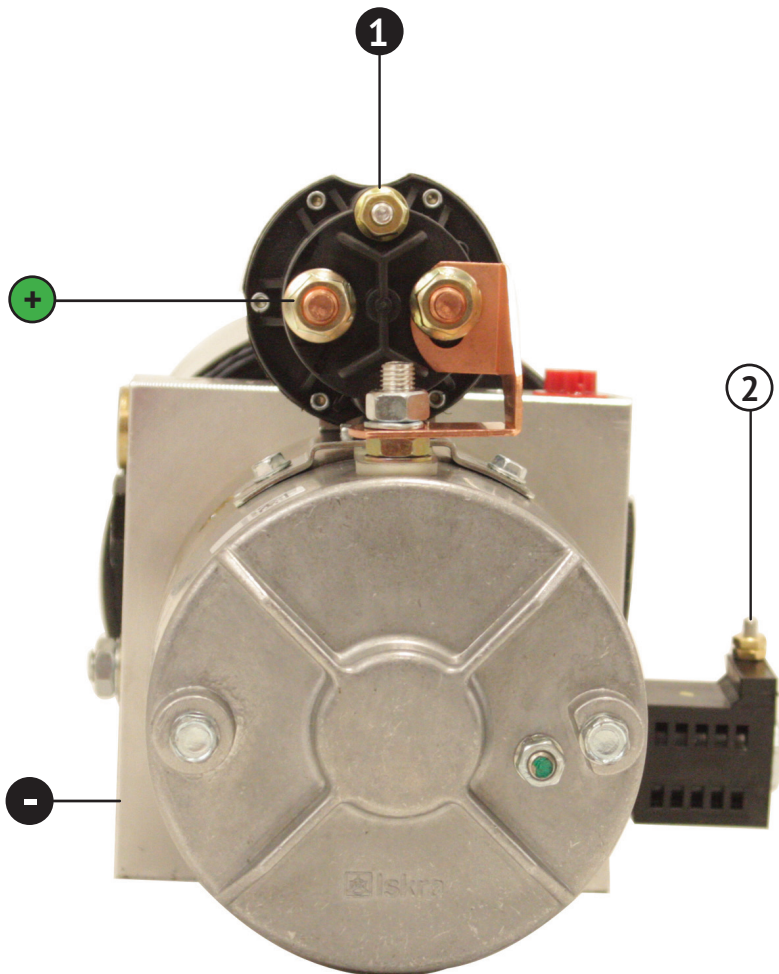

BUCHER PUMP to BALE SPIKE

PIERCE

Pierce Arrow Inc. • www.piercearrowinc.com • 1-800-658-6301
549 U.S. HWY 287 S. • Henrietta, Texas 76365

Pierce CP077K
Wired Remote

CATEGORY

PUMP

PART NO.

PM3554-0131

PRODUCT DESCRIPTION

Bucher Pump

WIRING DESCRIPTION

This chart depicts wiring of a Bucher PM3554 pump.
NOTE: Compatible with a Pierce Bale Spike. Use a 5/16-18" x 3/4" bolt for the ground connection. Wiring not included.

WIRING CHART

Connect the wires to the corresponding signs.

- +** 12V (green)
- 1** STARTER SOLENOID (black)
- 2** COIL (white)
- GROUND

PM3554 Bucher Pump