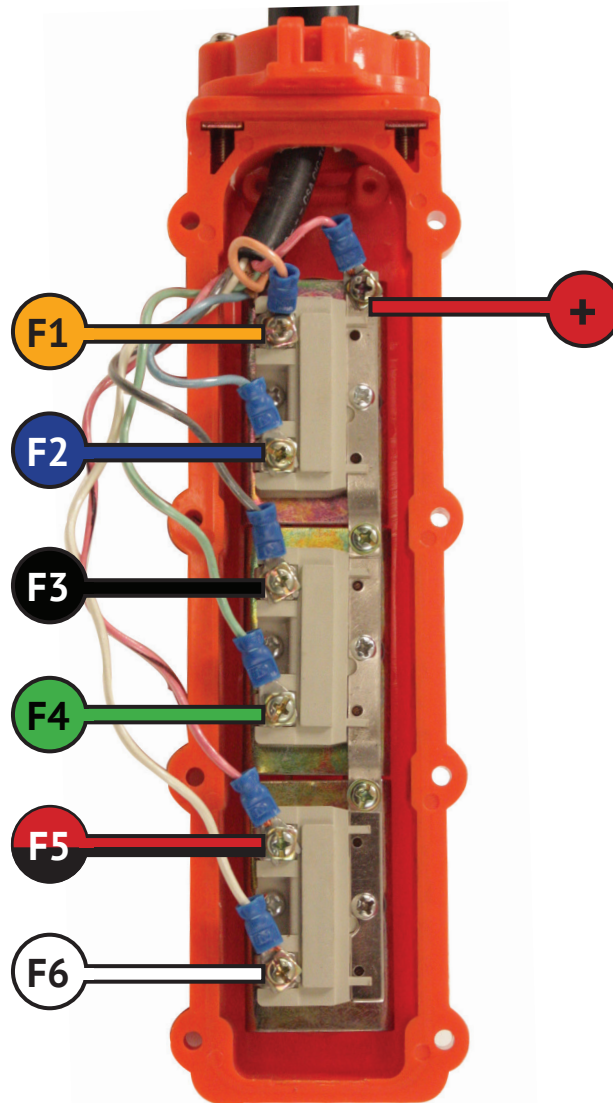

SIX FUNCTION REMOTE WIRING

PS079

WARNING: This image is intended to show the internal wiring of the remote. Do not open your remote or you will break the watertight seal.

PIERCE®

Pierce Arrow Inc. • www.piercearrowinc.com • 1-800-658-6301
549 U.S. HWY 287 S. • Henrietta, Texas 76365

CATEGORY

REMOTE

PART NO.

PS079

PRODUCT DESCRIPTION

Six Function Remote

WIRING DESCRIPTION

Your six function remote comes with seven wires. Connect as needed.

NOTE: Compatible with multiple electric winches and Minute Man Units with circuit board.

WIRING CHART

Connect the wires as shown in the diagram.

-  12V (red)
-  UP (orange)
-  DOWN (blue)
-  IN (black)
-  OUT (green)
-  OPEN (red/black)
-  CLOSE (white)