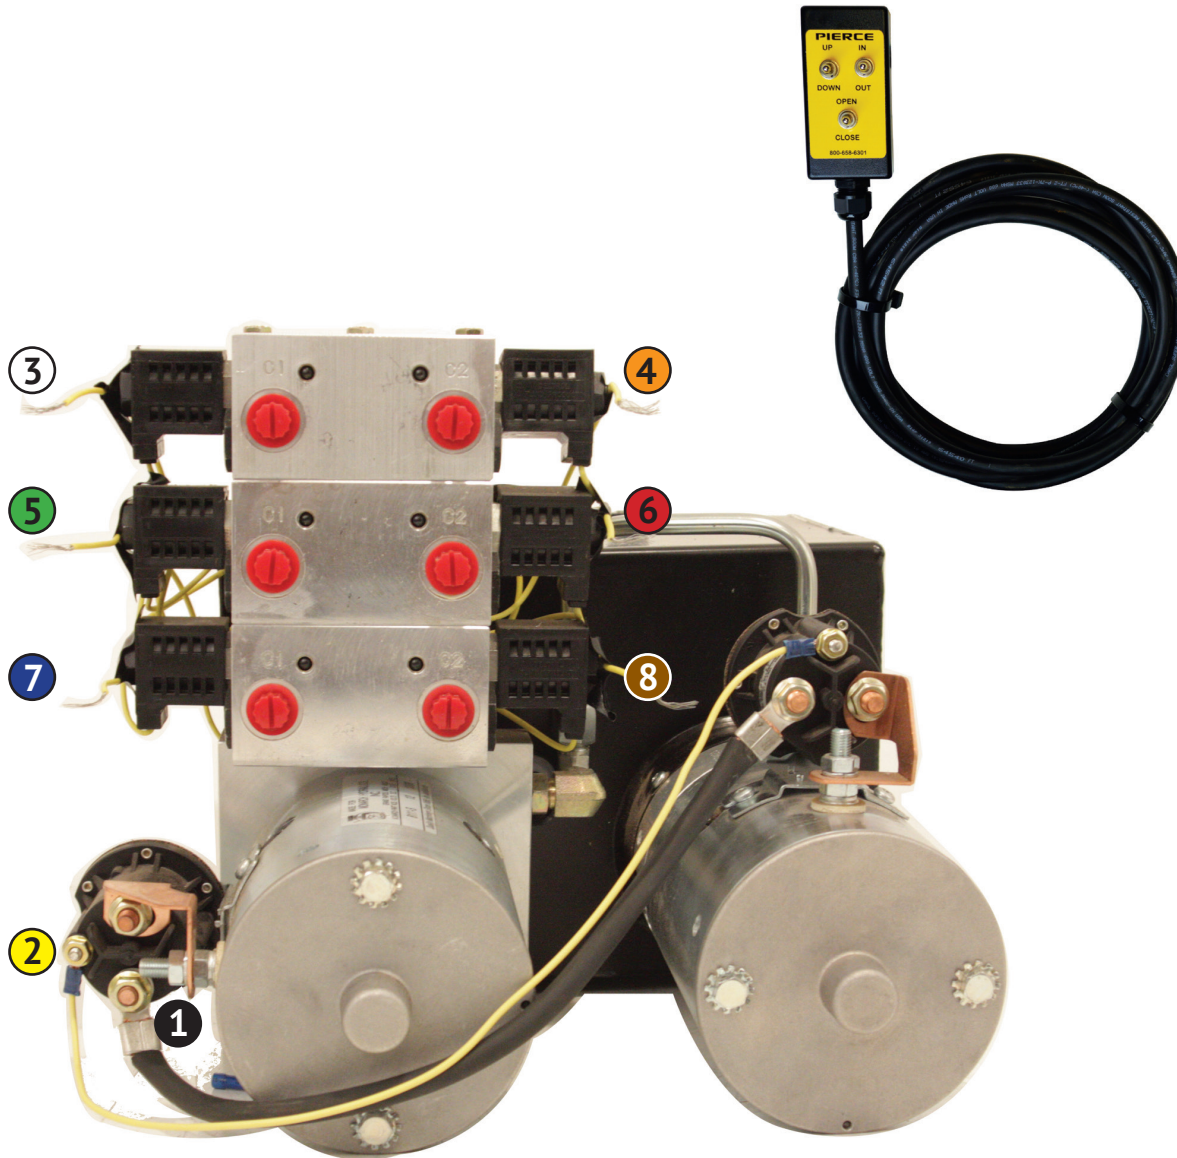

BUCHER PUMP with SIX-WAY VALVE and DOUBLE MOTOR

PIERCE

Pierce Arrow Inc. • www.piercearrowinc.com • 1-800-658-6301
549 U.S. HWY 287 S. • Henrietta, Texas 76365

Pierce P0406 Remote

PM35303STKDD Bucher Pump

CATEGORY

PUMP

PART NO.

PM35303STKDD,
P0406

PRODUCT DESCRIPTION

Bucher Pump with Six-Way Valve and Double Motor

WIRING DESCRIPTION

This chart depicts wiring from a Bucher PM35303STKDD pump to the Pierce P0406 remote.

NOTE: Use a #16 and #2 gauge wire to complete the connection. Wiring not included.

WIRING CHART

Connect the wires to the corresponding signs.

- | | |
|--------------------|----------------|
| 1 12V | 5 UP |
| 2 MOTOR RUN | 6 DOWN |
| 3 IN | 7 OPEN |
| 4 OUT | 8 CLOSE |