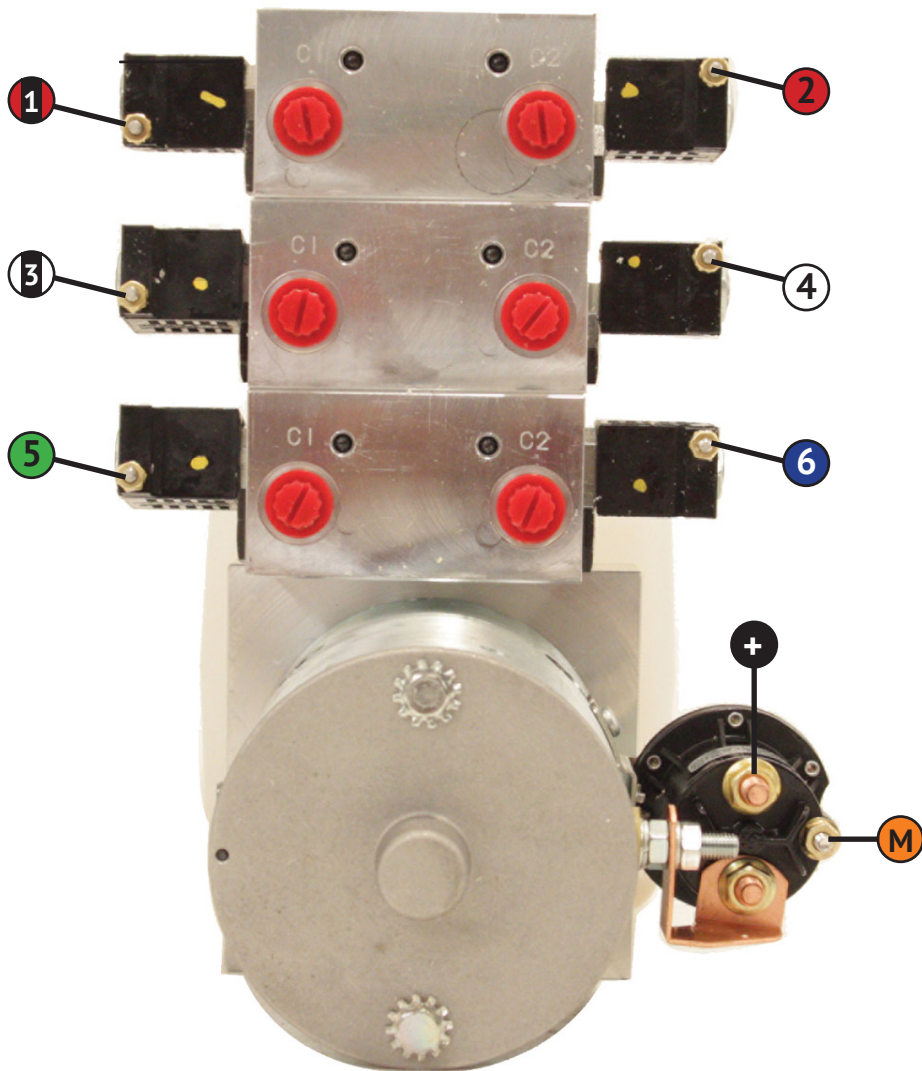

BUCHER PUMP 6 WAY

PM-3530-3ST

P0406

PIERCE®

PULLING FOR YOU

Pierce Arrow Inc. • www.piercearrowinc.com • 1-800-658-6301
549 U.S. HWY 287 S. • Henrietta, Texas 76365

CATEGORY

PUMP

PART NO.

PM-3530-3ST

PRODUCT DESCRIPTION

Bucher Pump 6 Way Single Motor

WIRING DESCRIPTION

This chart depicts wiring of a 6 Way single motor Bucher PM-3530-3ST pump using a P0406 control.

WIRING CHART

Connect the wires from the remote to the corresponding signs.

- +** 12V (black)
- M** MASTER (orange)
- 1** IN (red/black)
- 2** OUT (red)
- 3** UP (white/black)
- 4** DOWN (white)
- 5** OPEN (green)
- 6** CLOSE (blue)