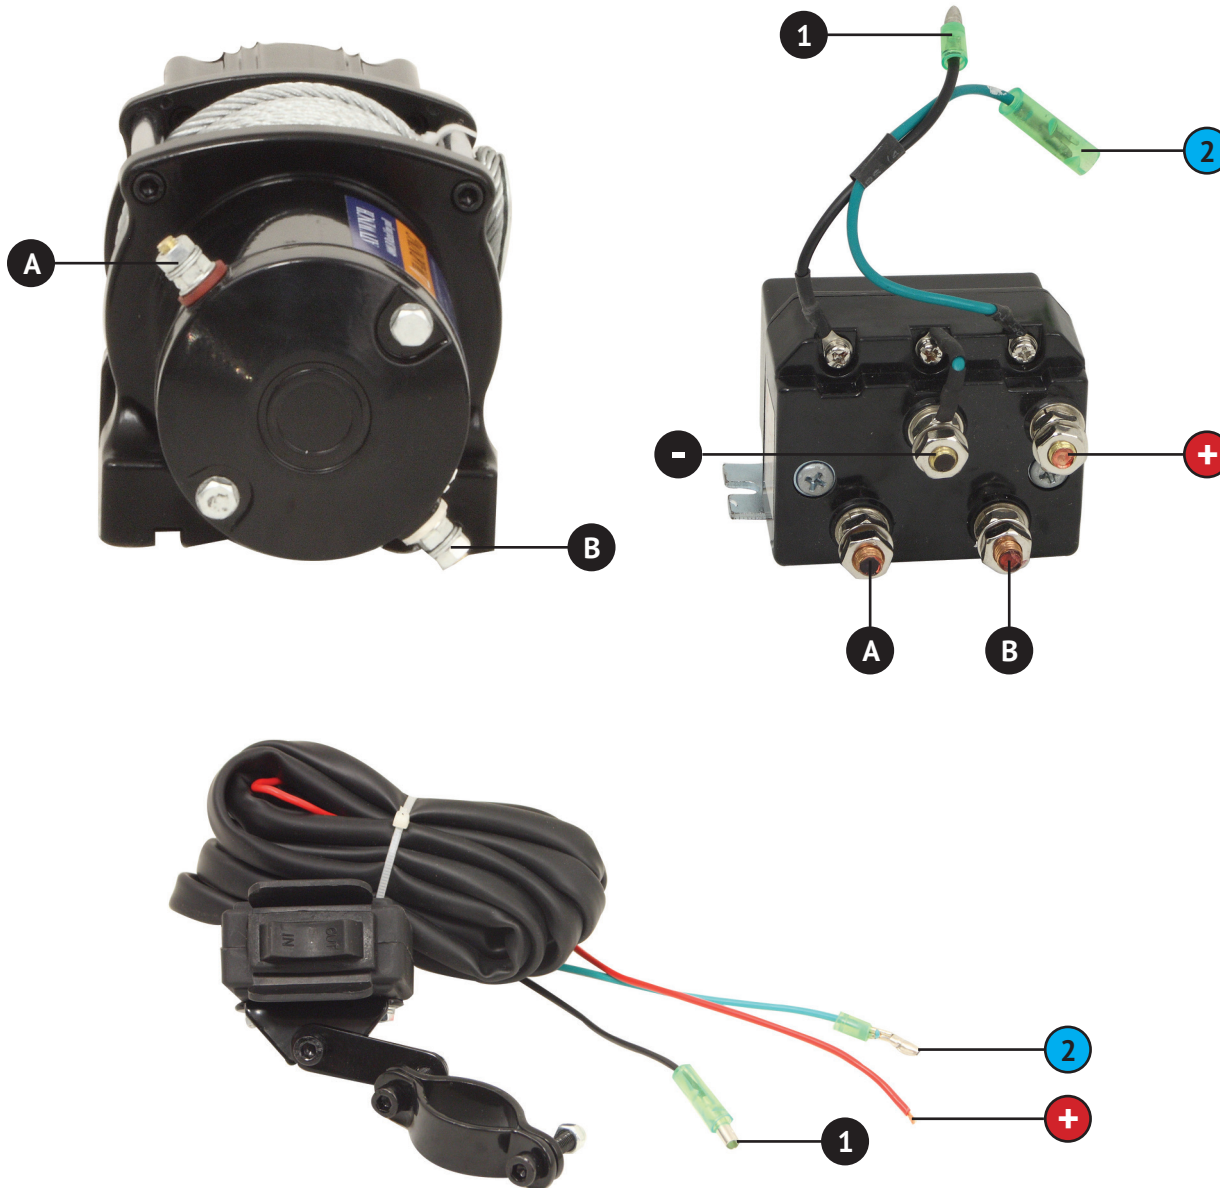

# PS RECOVERY WINCH to HANDLEBAR SWITCH

PS4000 UTV Winch

# PIERCE

Pierce Arrow Inc. • [www.piercearrowinc.com](http://www.piercearrowinc.com) • 1-800-658-6301  
549 U.S. HWY 287 S. • Henrietta, Texas 76365

CATEGORY

WINCH

PART NO.

PS4000

PRODUCT DESCRIPTION

PS Recovery Winch to Handlebar Switch

WIRING DESCRIPTION

This chart depicts wiring from the Pierce 4,000lb recovery winch to a handlebar switch and the battery.

WIRING CHART

Connect the wires to the corresponding signs.

- A** TO WINCH MOTOR
- B** TO WINCH MOTOR
- GROUND
- +** POSITIVE
- 1** TO HANDLEBAR
- 2** TO HANDLEBAR