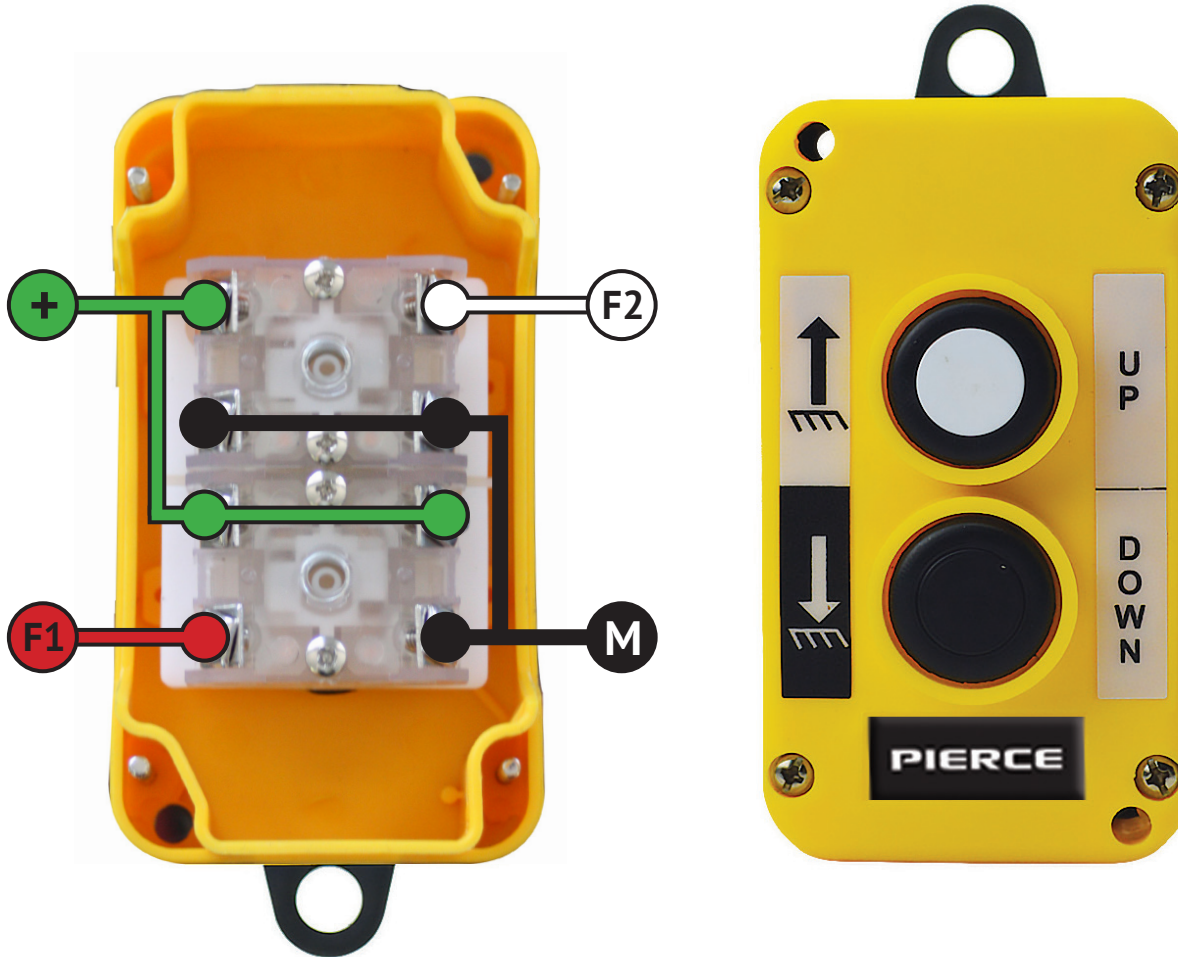

# TWO FUNCTION WIRED REMOTE WIRING

CP077K

# PIERCE®

Pierce Arrow Inc. • [www.piercearrowinc.com](http://www.piercearrowinc.com) • 1-800-658-6301  
549 U.S. HWY 287 S. • Henrietta, Texas 76365

CATEGORY

REMOTE

PART NO.

CP077, CP077K

PRODUCT DESCRIPTION

Two Function Wired Remote

WIRING DESCRIPTION

This diagram depicts standard wiring for the CP077 universal remote.

NOTE: Use #16 to #18 gauge wire for all connections.

WIRING CHART

Connect the wires as shown in the diagram.

-  FIELD 1 (red)
-  FIELD 2 (white)
-  MASTER (black)
-  12V (green)