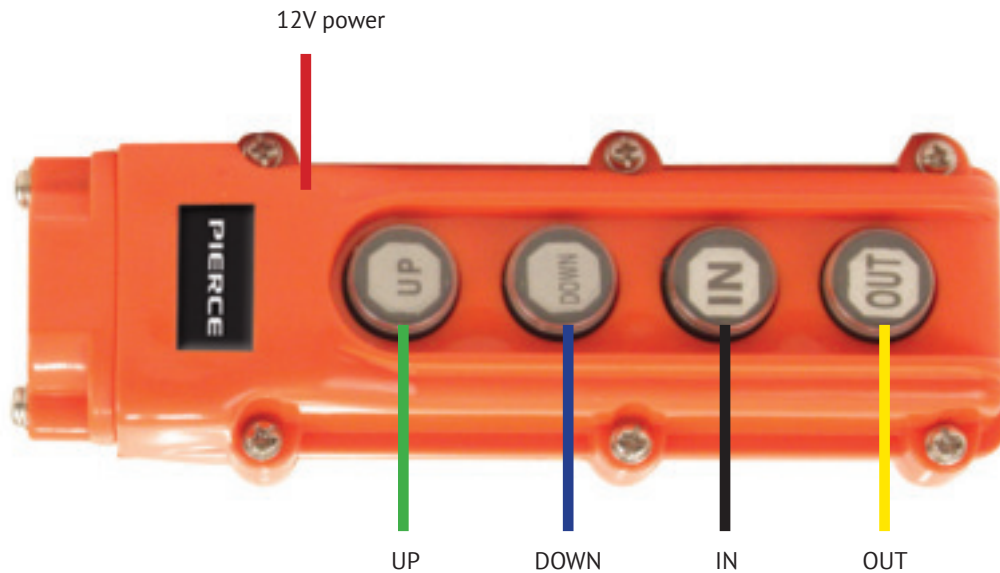

FOUR FUNCTION REMOTE WIRING

PS078

WARNING: This image is intended to show the internal wiring of the remote. Do not open your remote or you will break the watertight seal.

PIERCE

Pierce Arrow Inc. • www.piercearrowinc.com • 1-800-658-6301
549 U.S. HWY 287 S. • Henrietta, Texas 76365

CATEGORY

REMOTE

PART NO.

PS078

PRODUCT DESCRIPTION

Four Function Remote

WIRING DESCRIPTION

This diagram depicts standard wiring for the PS078 four function remote.

NOTE: Use #18 gauge wire for all connections.

WIRING CHART

Connect the wires as shown in the diagram.

- 12V (red)
- UP (green)
- DOWN (blue)
- IN (black)
- OUT (yellow)