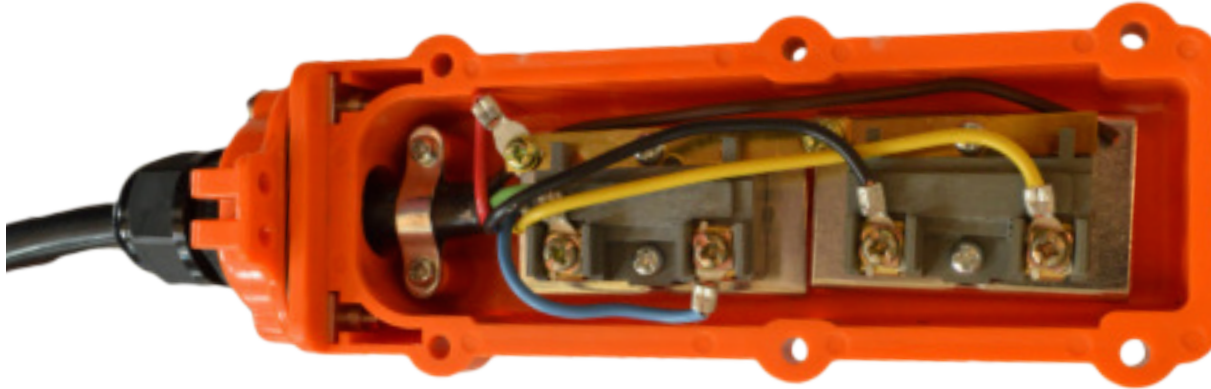

FOUR FUNCTION REMOTE WIRING

PS078

WARNING: This image is intended to show the internal wiring of the remote. Do not open your remote or you will break the watertight seal.

PIERCE

Pierce Arrow Inc. • www.piercearrowinc.com • 1-800-658-6301
549 U.S. HWY 287 S. • Henrietta, Texas 76365

CATEGORY

REMOTE

PART NO.

PS078

PRODUCT DESCRIPTION

Four Function Remote

WIRING DESCRIPTION

This diagram depicts standard wiring for the PS078 four function remote.