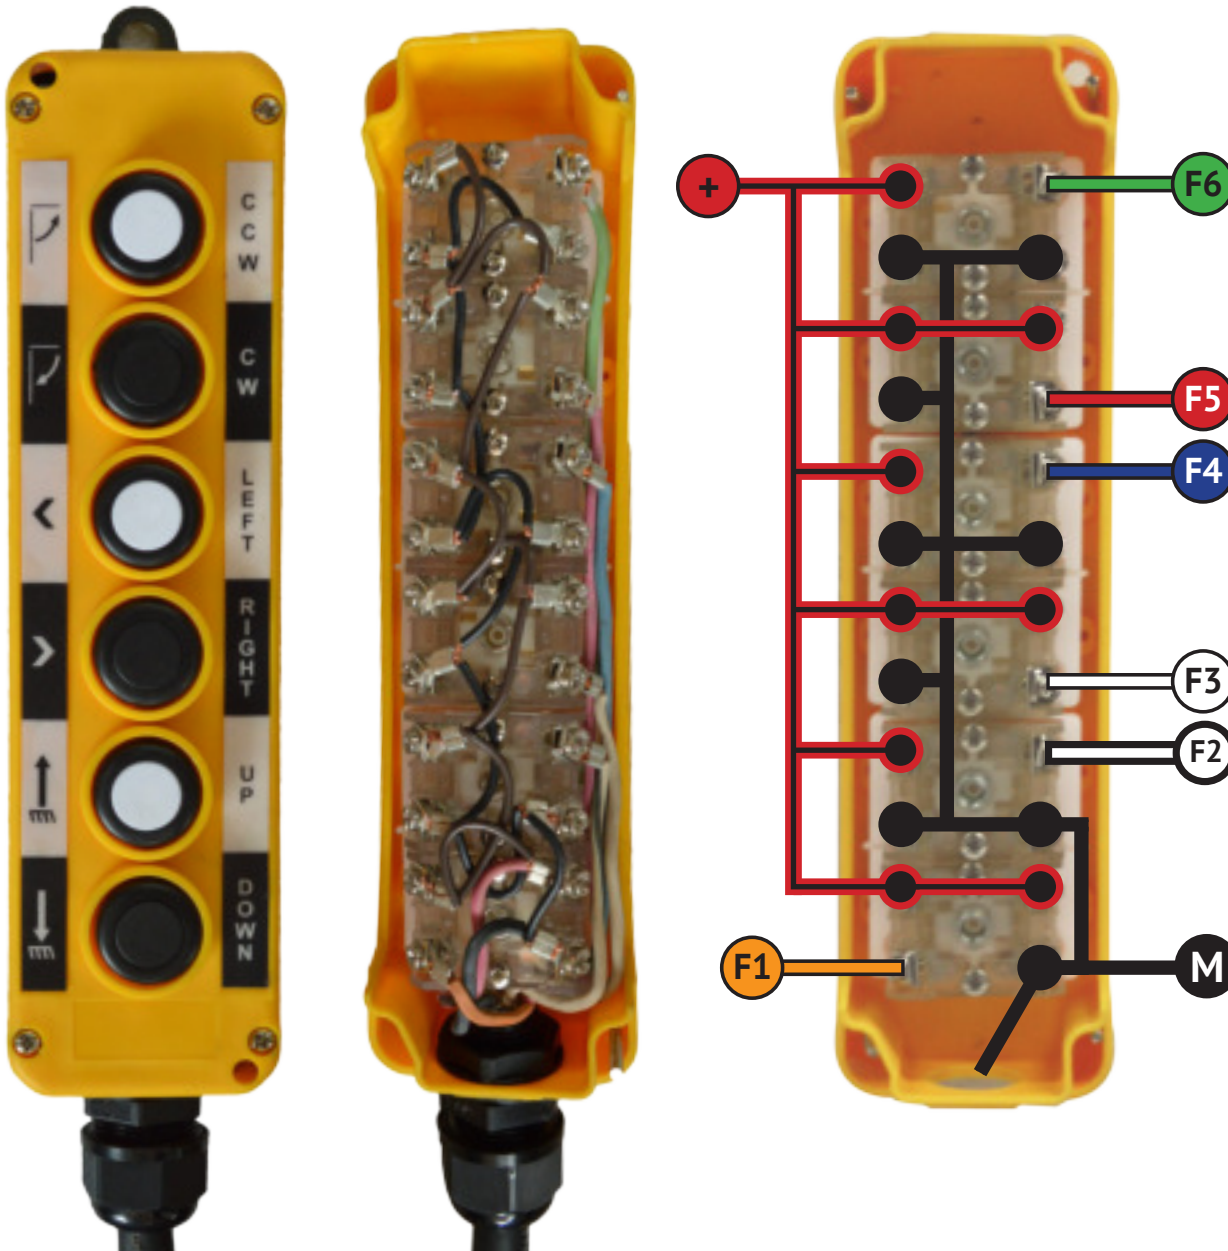

# SIX FUNCTION WIRED REMOTE WIRING

CP079K

# PIERCE

Pierce Arrow Inc. • [www.piercearrowinc.com](http://www.piercearrowinc.com) • 1-800-658-6301  
549 U.S. HWY 287 S. • Henrietta, Texas 76365

CATEGORY

REMOTE

PART NO.

CP079, CP079K

PRODUCT DESCRIPTION

Six Function Wired Remote

WIRING DESCRIPTION

This diagram depicts standard wiring for the CP079 universal remote.

NOTE: Use #16 to #18 gauge wire for all connections.

WIRING CHART

Connect the wires as shown in the diagram.

- F1** FIELD 1 (orange)
- F2** FIELD 2 (white w/ black)
- F3** FIELD 3 (white)
- F4** FIELD 4 (blue)
- F5** FIELD 5 (red)
- F6** FIELD 6 (green)
- M** MASTER (black)
- +** 12V (red w/ black)