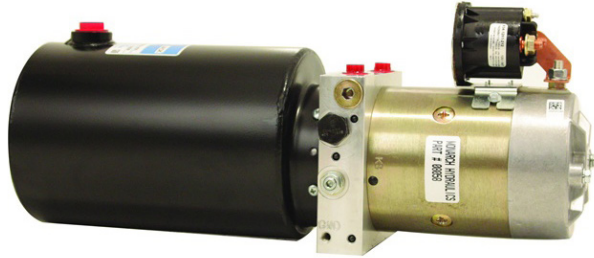

PM-3554-0131 BUCHER PUMP

PIERCE® PULLING FOR YOU

CATEGORY	PUMP
-----------------	------

PART NO.	PM-3554-0131
-----------------	--------------

MFG. MODEL NO.	M-3554-0131
-----------------------	-------------

PRODUCT DESCRIPTION

Bucher 2 Way Pump Power Up Power Down 3 Qt Steel tank

PUMP OPTIONS

	DESCRIPTION	PART NO.
FITTINGS	9/16" SAE x .25" 90°	14490
CONTROLS	2 Button Wired Control with 15' Cord	CP077K
	2 Button Wireless Remote	110002
RESERVOIR	6 qt reservoir	14167
	5 gal reservoir	14223

SPECIFICATIONS

PRESSURE	2,500 PSI
TANK CAPACITY	3 Qt (17.1875"x7.125"x7.4375")
RESERVOIR MATERIAL	Steel
OVERALL DIMENSIONS	23.125" x 6.7" x 7.84"
HOSE CONNECTION	#6 SAE
VOLTAGE	12 V
TYPE OF FLUID	Automatic Transmission Fluid