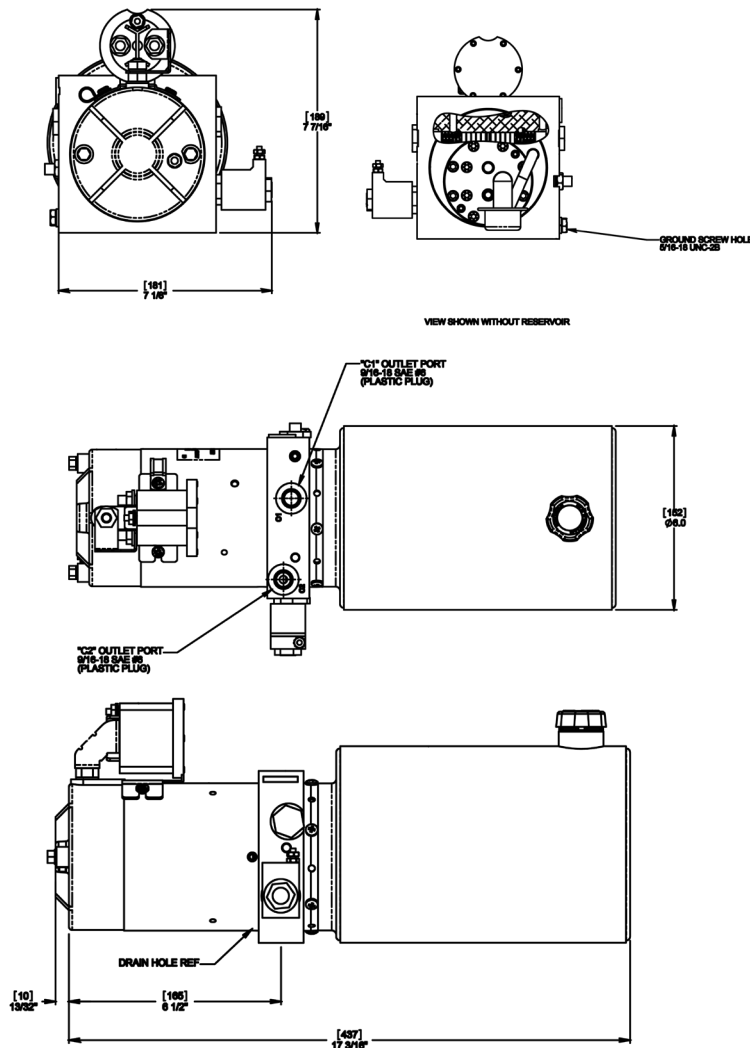

PM-3554-0131 BUCHER PUMP

PIERCE® PULLING FOR YOU

CATEGORY	PUMP
-----------------	------

PART NO.	PM-3554-0131
-----------------	--------------

MFG. MODEL NO.	M-3554-0131
-----------------------	-------------

PRODUCT DESCRIPTION

Bucher 2 Way Pump Power Up Power Down 3 Qt Steel tank

PUMP OPTIONS

	DESCRIPTION	PART NO.
FITTINGS	9/16" SAE x .25" 90°	14490
CONTROLS	2 Button Wired Control with 15' Cord	CP077K
	2 Button Wireless Remote	110002
RESERVOIR	6 qt reservoir	14167
	5 gal reservoir	14223

SPECIFICATIONS

PRESSURE	2,500 PSI
TANK CAPACITY	3 Qt (17.1875"x7.125"x7.4375")
RESERVOIR MATERIAL	Steel
OVERALL DIMENSIONS	23.125" x 6.7" x 7.84"
HOSE CONNECTION	#6 SAE
VOLTAGE	12 V
TYPE OF FLUID	Automatic Transmission Fluid