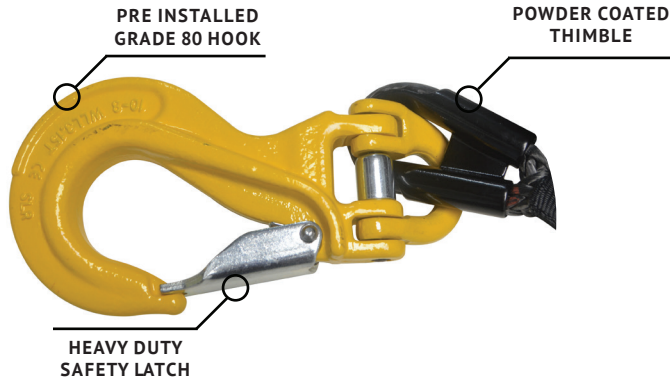

# SYNTHETIC ROPE

# PIERCE® PULLING FOR YOU

**CATEGORY** WINCH ACCESSORIES

**PART NO.**

3/8" CABLE - PSS0362S

1/2" CABLE - PSS0382S

**PRODUCT DESCRIPTION**

Synthetic rope and grade 80 rigging hook with heavy duty safety latch

PSS0362S

**PSS0362S SPECIFICATIONS**

SIZE	3/8"
LENGTH	75 ft.
WORK LOAD LIMIT	11,400 lbs.
BREAKING STRENGTH	18,040 lbs.
HOOK RATING	3.15 Tons

PSS0382S

**PSS0382S SPECIFICATIONS**

SIZE	1/2"
LENGTH	75 ft.
WORK LOAD LIMIT	21,600 lbs.
BREAKING STRENGTH	30,360 lbs.
HOOK RATING	5.3 Tons

**NOTE:** These are not intended for roller fairleads, only aluminum hawse-type fairleads