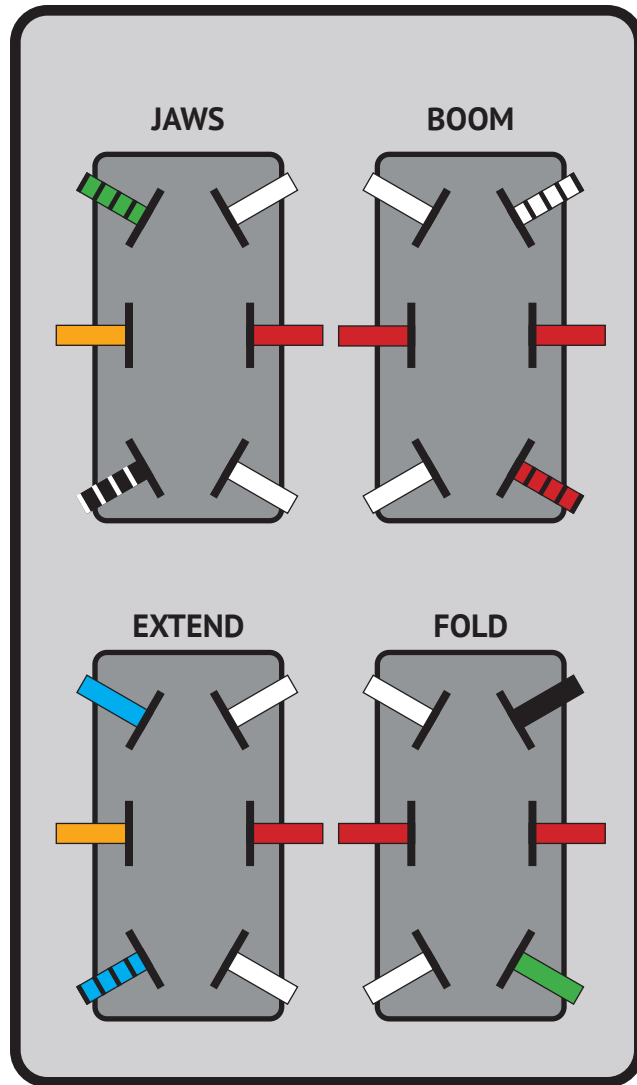

WHEEL LIFT REMOTE CONTROL WIRING

PIERCE®

Pierce Arrow Inc. • www.piercearrowinc.com • 1-800-658-6301
549 U.S. HWY 287 S. • Henrietta, Texas 76365

REAR VIEW

CATEGORY

REMOTE

PART NO.

P0408

PRODUCT DESCRIPTION

Wheel Lift Remote Control

WIRING DESCRIPTION

This diagram depicts standard wiring for the P0408 remote.

WIRING CHART

Connect the wires as shown in the diagram.

-  JAWS CLOSE (black/white)
-  JAWS OPEN (green/black)
-  BOOM UP (red/black)
-  BOOM DOWN (white/black)
-  EXTENDING IN (blue/black)
-  EXTENDING OUT (blue)
-  FOLDING FOLD (green)
-  FOLDING UNFOLD (black)
-  POWER FOR FUNCTIONS (red)
-  POWER FOR VALVES (orange)
-  PUMP (white)
-  **NOT USED (orange and black)**