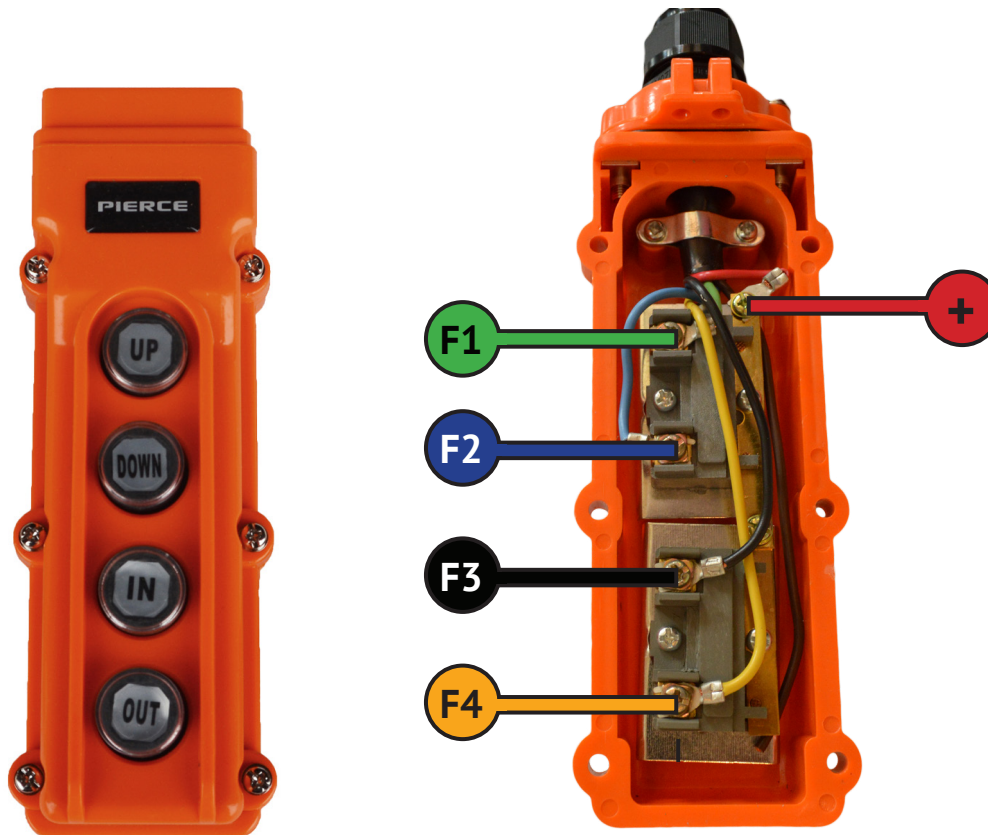

FOUR FUNCTION REMOTE WIRING

PS078

WARNING: This image is intended to show the internal wiring of the remote. Do not open your remote or you will break the watertight seal.

PIERCE®

Pierce Arrow Inc. • www.piercearrowinc.com • 1-800-658-6301
549 U.S. HWY 287 S. • Henrietta, Texas 76365

CATEGORY

REMOTE

PART NO.

PS078

PRODUCT DESCRIPTION

Four Function Remote

WIRING DESCRIPTION

This diagram depicts standard wiring for the PS078 four function remote.

NOTE: NOTE: Use #18 gauge wire for all connections.

WIRING CHART

Connect the wires as shown in the diagram.

-  12V (red)
-  UP (green)
-  DOWN (blue)
-  IN (black)
-  OUT (yellow)