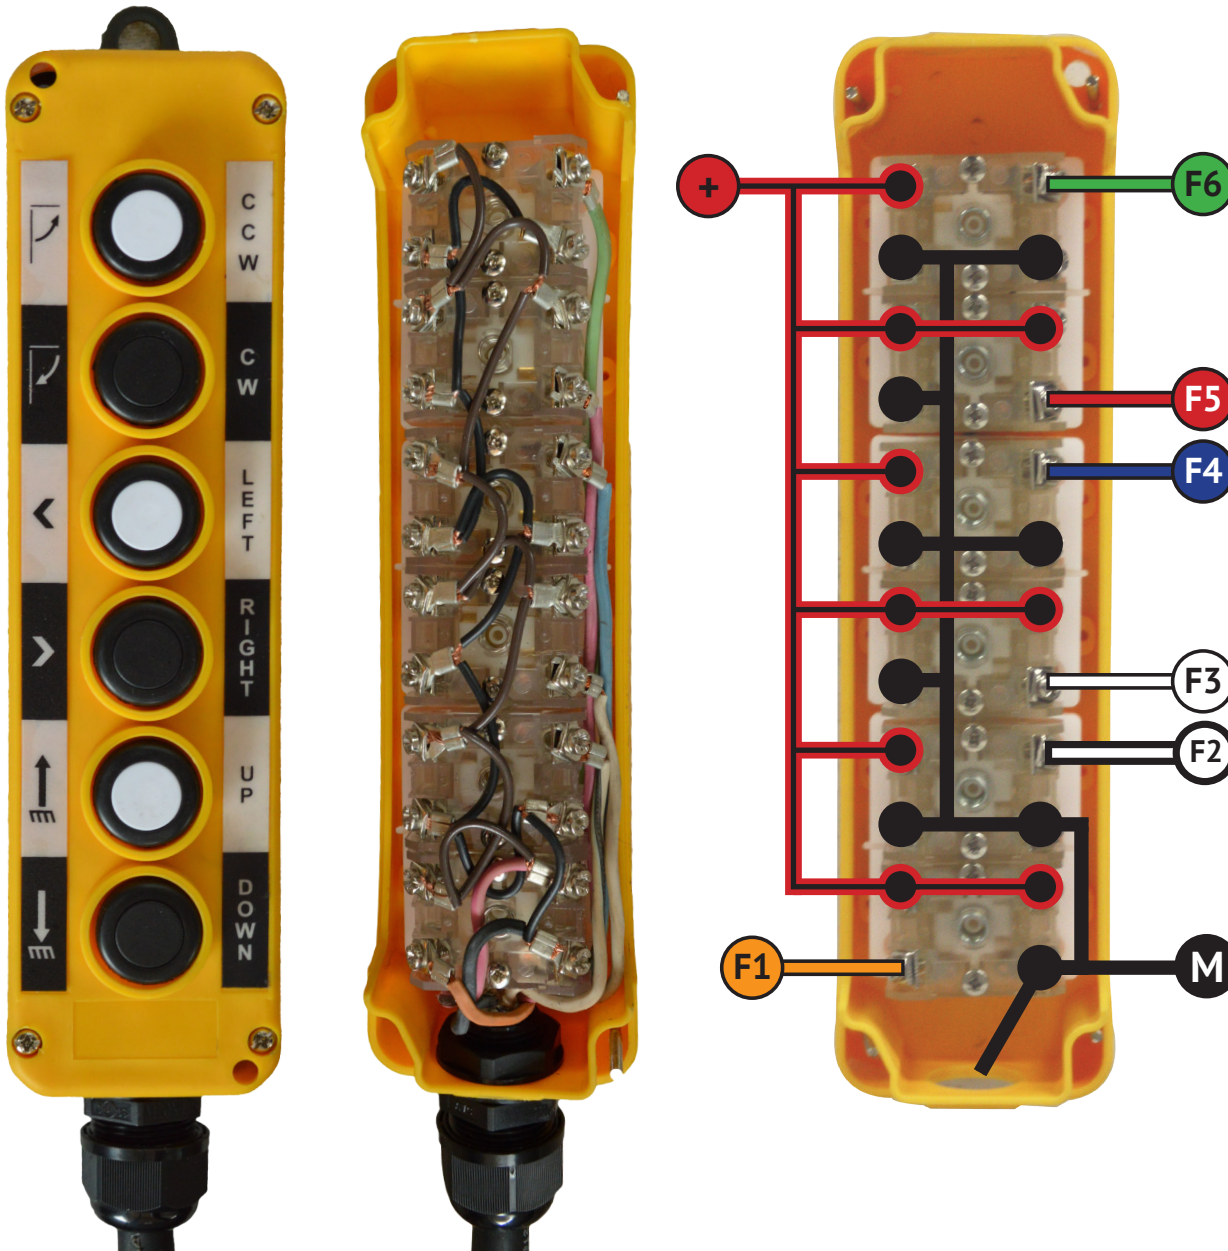

# SIX FUNCTION WIRED REMOTE WIRING

CP079K

# PIERCE

Pierce Arrow Inc. • [www.piercearrowinc.com](http://www.piercearrowinc.com) • 1-800-658-6301  
549 U.S. HWY 287 S. • Henrietta, Texas 76365

CATEGORY

REMOTE

PART NO.

CP079, CP079K

PRODUCT DESCRIPTION

Six Function Wired Remote

WIRING DESCRIPTION

This diagram depicts standard wiring for the CP079 universal remote.

NOTE: Use #16 to #18 gauge wire for all connections.

WIRING CHART

Connect the wires as shown in the diagram.

- F1** FIELD 1 (orange)
- F2** FIELD 2 (white w/ black)
- F3** FIELD 3 (white)
- F4** FIELD 4 (blue)
- F5** FIELD 5 (red)
- F6** FIELD 6 (green)
- M** MASTER (black)
- +** 12V (red w/ black)